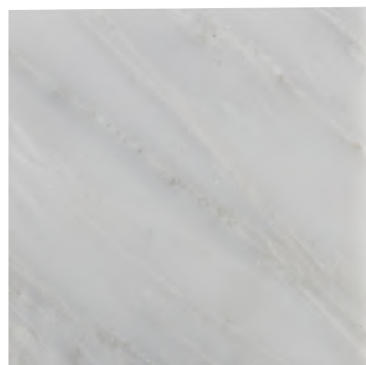

Shower Floor*

Shower Wall

DOT

SIZE	THICKNESS	SF/PIECE	MATERIAL	FINISH
3" x 3"	3/8"	0.1276	Natural Stone	Antiqued

OCTAGON

SIZE	THICKNESS	SF/PIECE	MATERIAL	FINISH
12" x 12"	3/8"	1.00	Natural Stone	Antiqued

GRIS 3" x 3" ANTIQUED DOT
2RPIGAND