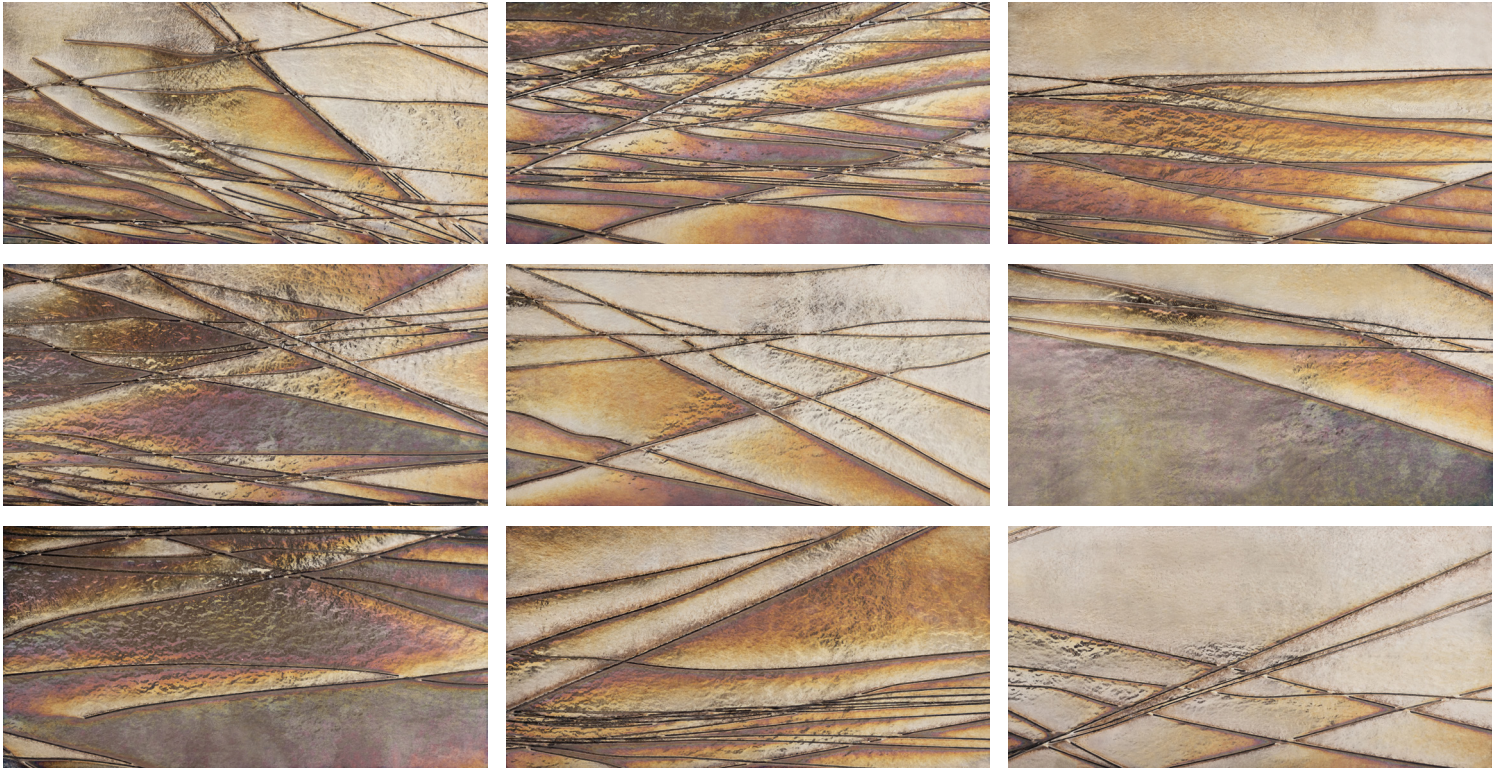

GARDEN DISTRICT

Garden District Gloss

APPLICATIONS									VARIATION		
INTERIOR FLOOR	INTERIOR WALL	SHOWER WALL	SHOWER FLOOR	EXTERIOR FLOOR	EXTERIOR WALL	POOL/ FOUNTAIN	COUNTER TOP	FIREPLACE SURROUND			
No	All, excluding showers	No¹	No¹	No	No	No	No	No			
INSTALLATION/MAINTENANCE										FIELD TILE	
SETTING MATERIAL	GROUT	GROUT JOINT	MEMBRANE	CAULK	SEALER	CLEANER	INSTALLATION INSTRUCTIONS	LAYOUT	DRY LAYOUT		
CRL Gunther Extra/ Build Mirror Mastic	Ardex FG-C Microtec Unsanded	1/8" Minimum	N/A	Mapei Keracaulk Unsanded	Not Required	N/A	A.T. Guidelines	No	Recommended	6" x 12" x 3/8" (0.5 sf/unit) Metallic Field Tile	
NOTES										6" x 11" x 1/8" (0.458 sf/unit) Metallic Field Tile	
Tech Notes: 6x12 inventory is limited to stock quantities new size is 6x11 GGDM611. For wall use only. High variation. Do not use in showers, must use IGN200A to install. Not Suitable for High Heat Applications.